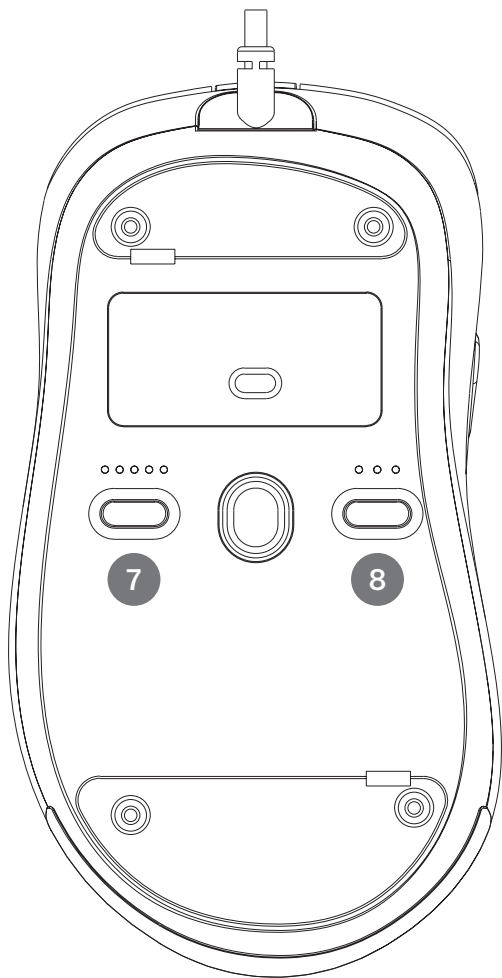

Product overview

Front

1 Left Button

2 Right Button

3 Scroll/Middle Button

4 Forward Button

5 Sniper Key

6 Back Button

Product overview

Back

7

DPI Switch Button

8

Polling Rate Switch Button

Specifications

Sensor	PMW3389
Resolution	400 / 800 / 1600 / 3200 / 6200 DPI up to 16000 DPI adjust by software only.
Speed	400 IPS
Acceleration	50 g
Polling rate	1 000 / 500 / 125 Hz
Switch life	20 000 000 times
Interface	USB 2.0

Power	5V, 100mA
Weight	140 g
Size	122 x 67 x 42 mm
Cable length	1.7 m

Windows XP /Vista/Win7/Win8/ Win10/
(Internet connection for optional software download)

For more key features, see www.zon.gg

Precautions