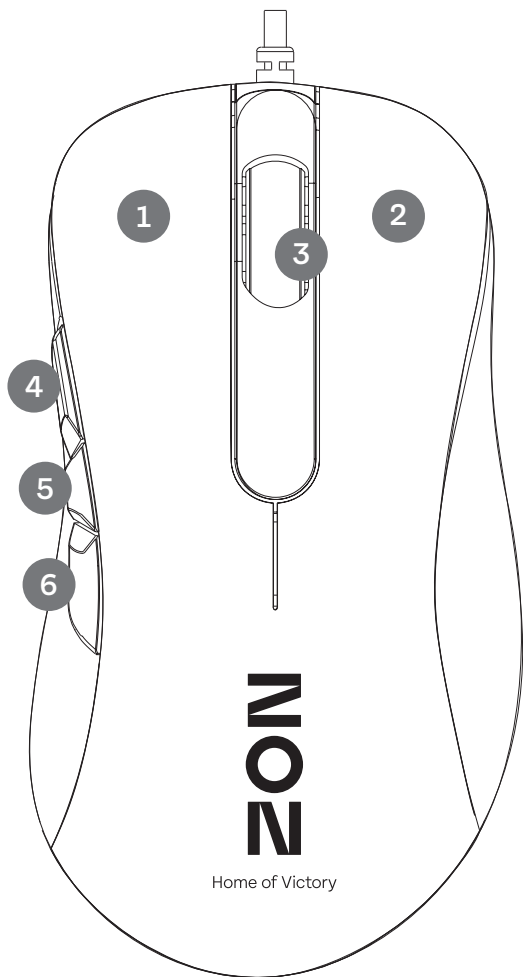

Product overview

Front

1 Left Button

2 Right Button

3 Scroll/Middle Button

4 Forward Button

5 Sniper Key

6 Back Button

Power	5V, 100mA
Weight	140 g
Size	122 x 67 x 42 mm
Cable length	1.7 m

Windows XP /Vista/Win7/Win8/ Win10/
(Internet connection for optional software download)

For more key features, see www.zon.gg

Precautions