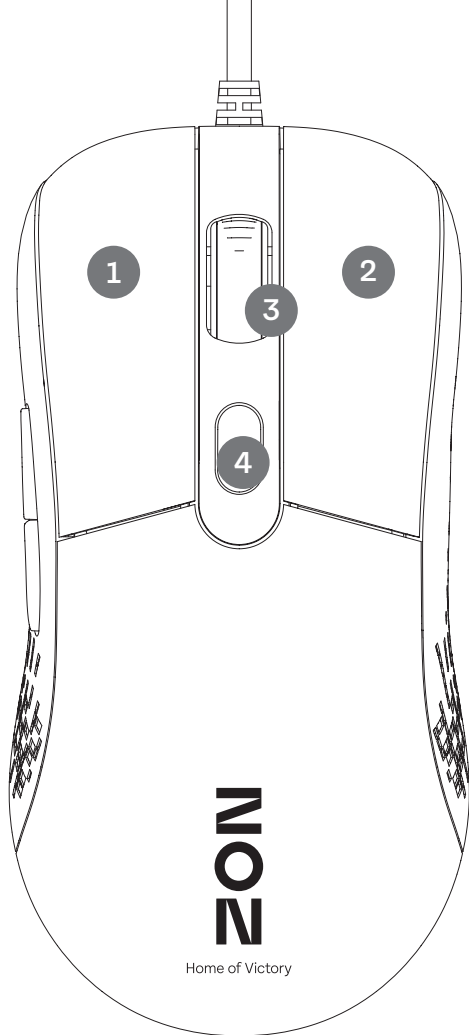

Product overview

Front

1 Left Button

2 Right Button

3 Scroll/Middle Button

4 DPI Button

Product overview

Side

Power	5V, 100mA
Weight	124 g
Size	125 x 65 x 37 mm
Cable length	1.8 m

Windows XP /Vista/Win7/Win8/ Win10/
(Internet connection for optional software download)

For more key features, see www.zon.gg

Precautions